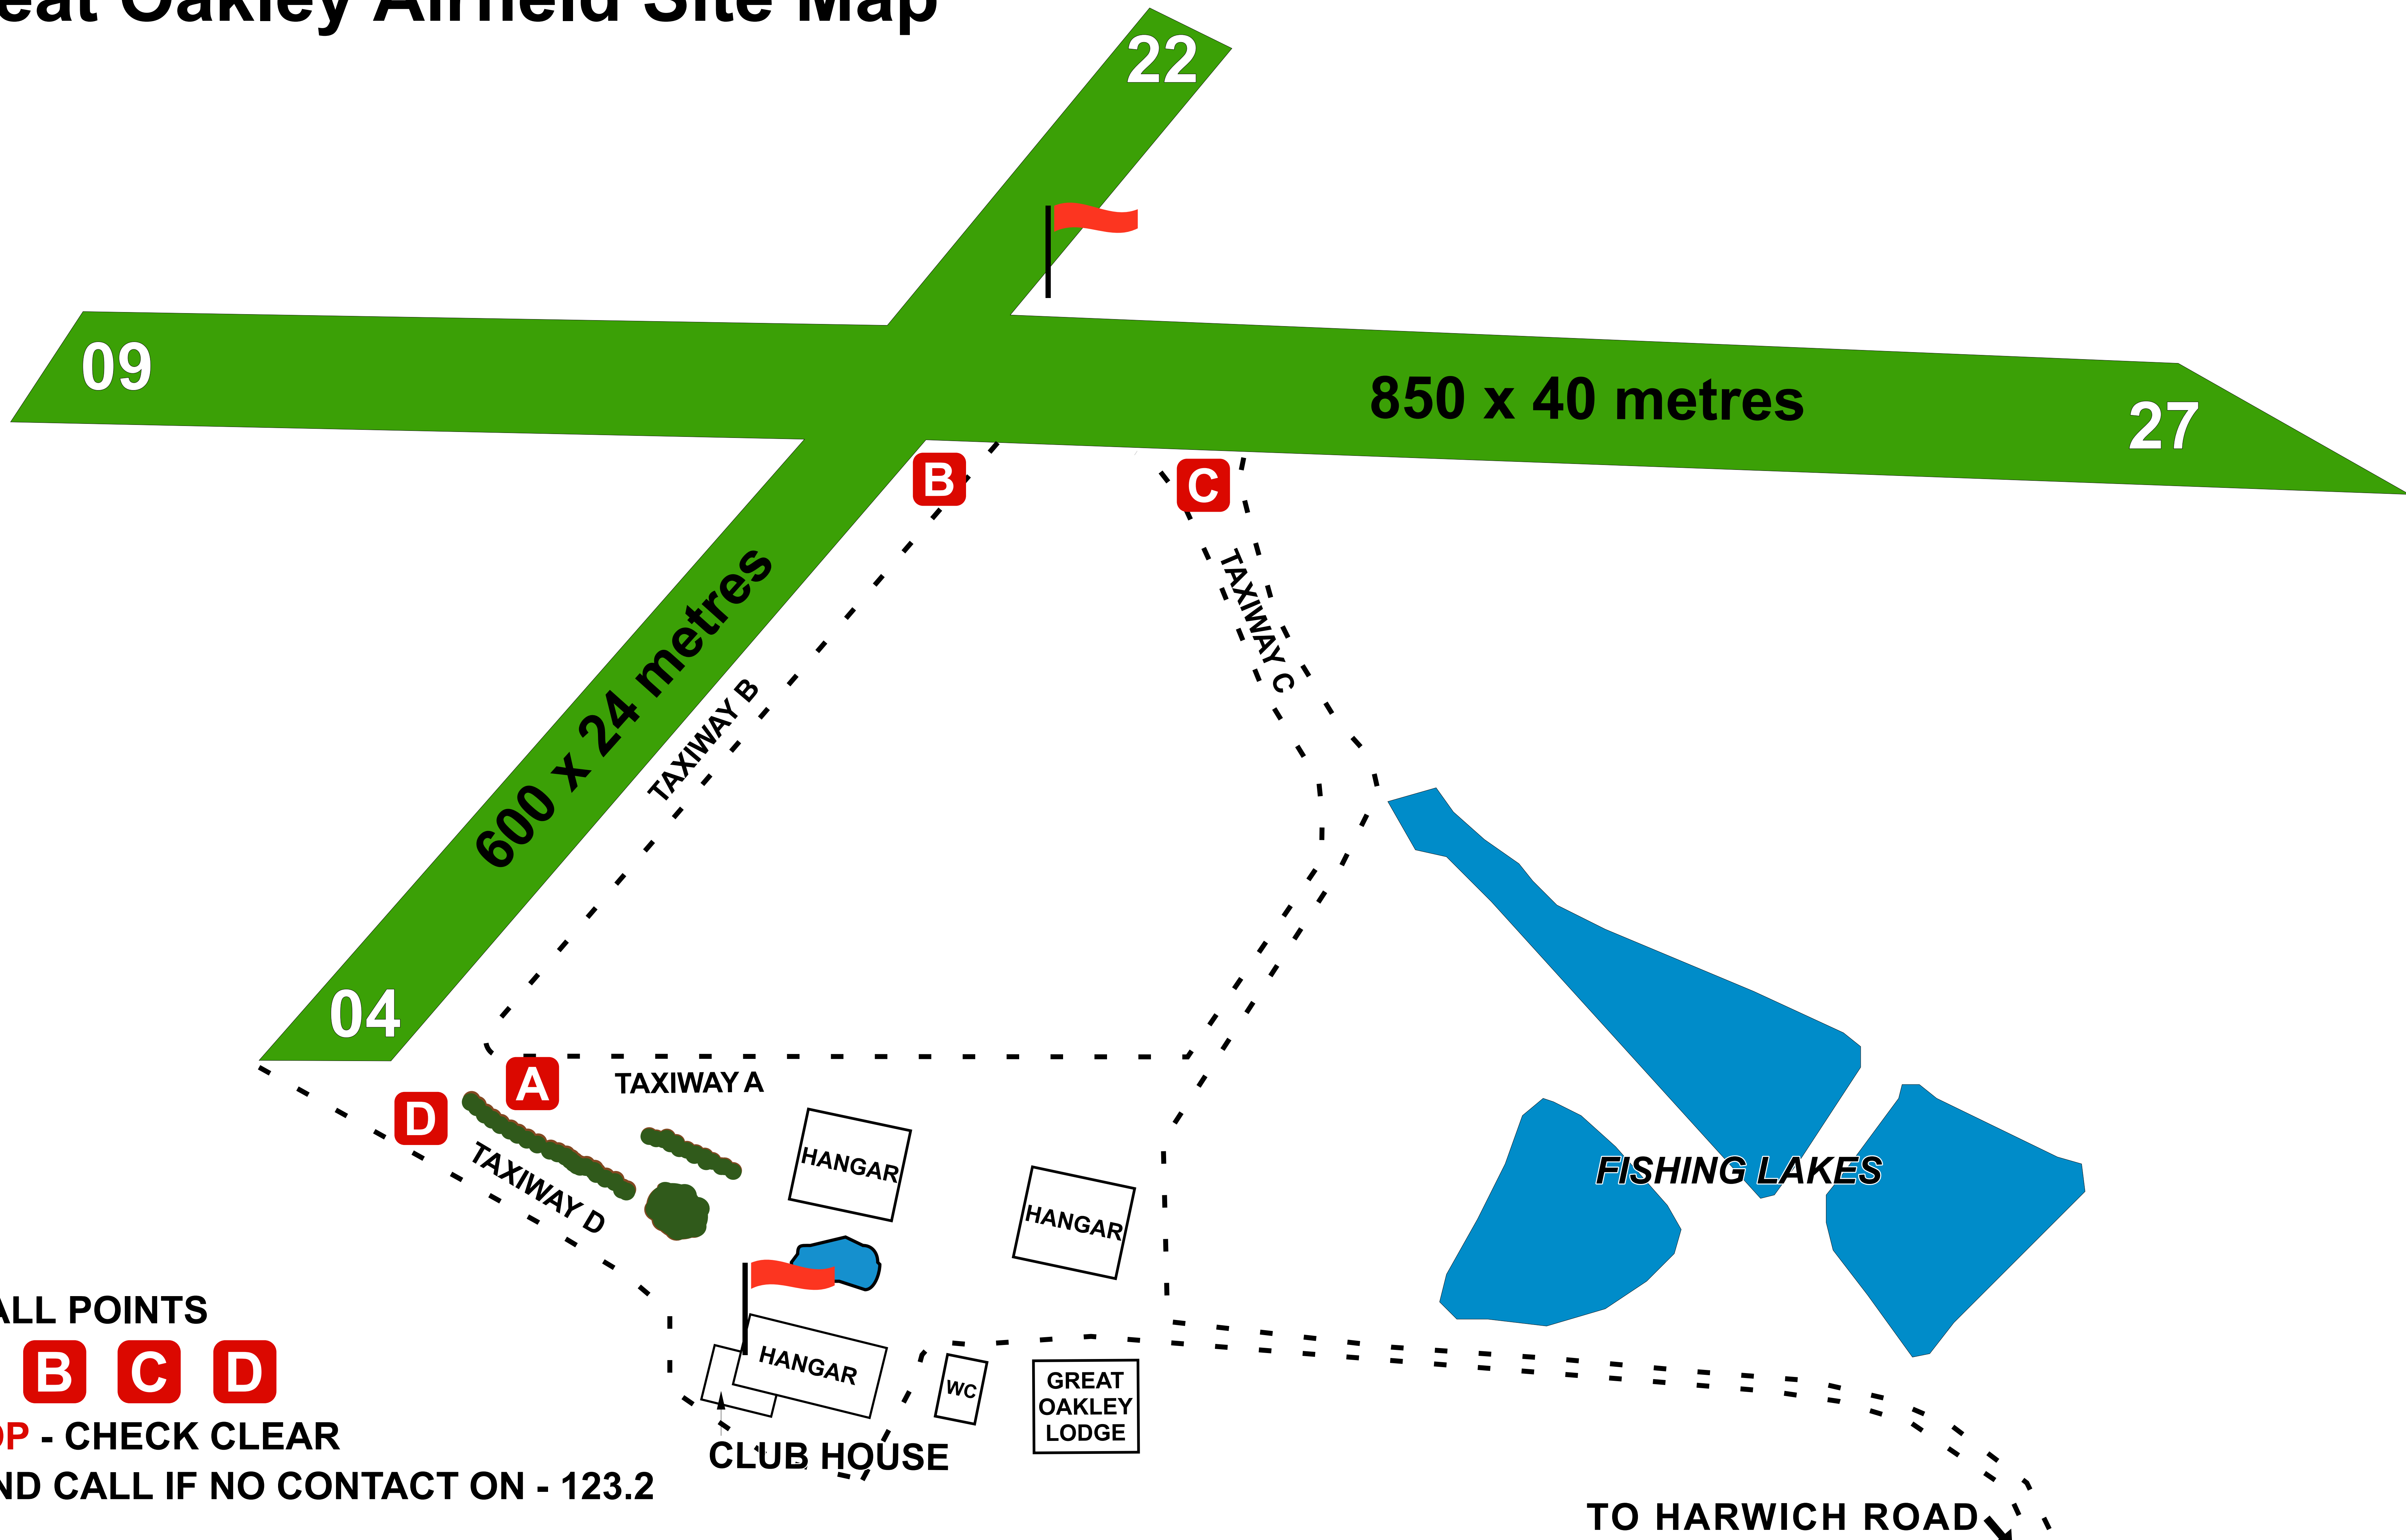

# Great Oakley Airfield Site Map

AT ALL POINTS

**A B C D**

STOP - CHECK CLEAR

BLIND CALL IF NO CONTACT ON - 123.2

TO HARWICH ROAD